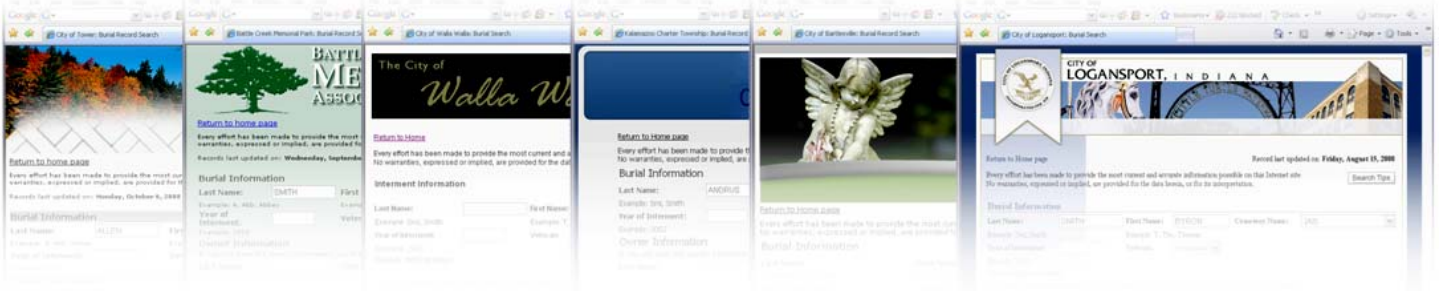

Serve your community by providing easy, instant, online access to your Cemetery's burial information.

The Online Burial Search integrates seamlessly with your existing website, updates online data automatically, and provides fast, safe, and easy access to your cemetery data from any Internet computer.

Easy Searches & Detailed Results

A simple click reveals burial details.

Your Site's Visitors Can...

- Locate a burial using GIS maps
- Learn about the cemetery
- Generate a Google map with directions to the cemetery
- Print detailed burial information

It's as easy as 1-2-3

1. Subscribe to the Pontem Online Burial Record Search Service
2. Our design specialists will customize your online search pages to match your existing website
3. Your software will automatically export to your website keeping it up-to-date at all times.