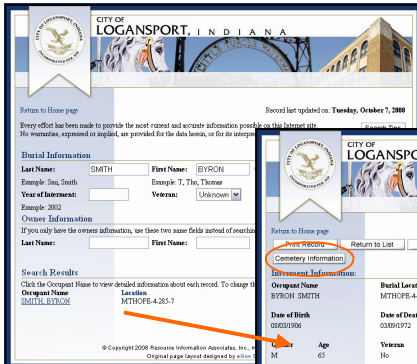

Easy Searches & Detailed Results

A simple click reveals burial details.