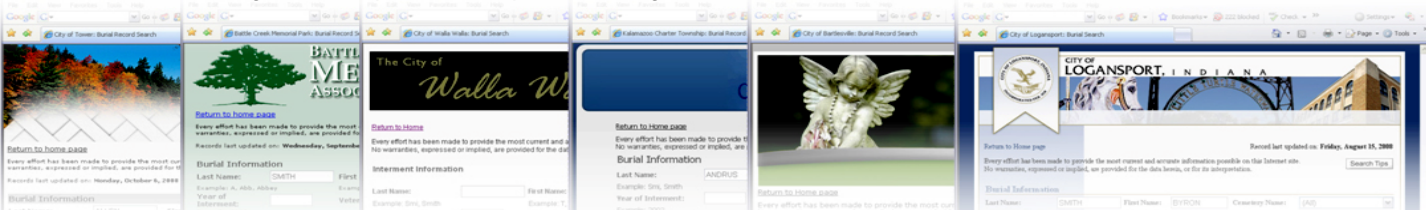

It's as easy as 1-2-3

1. Subscribe to the Pontem Online Burial Record Search Service
2. Our design specialists will customize your online search pages to match your existing website.
1. Don't have a website? Your cemetery's data can easily be exported from your Pontem Cemetery Management System files and affordably made available online. Either way, your data will automatically be uploaded, ensuring it will be up-to-date for public viewing at all times.