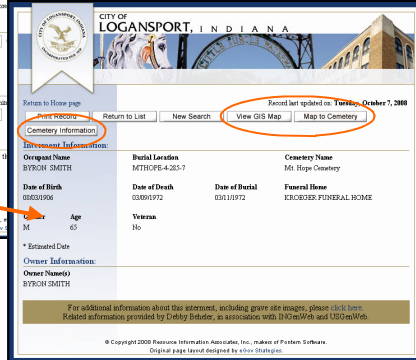

Easy Searches & Detailed Results

A simple click reveals burial details.