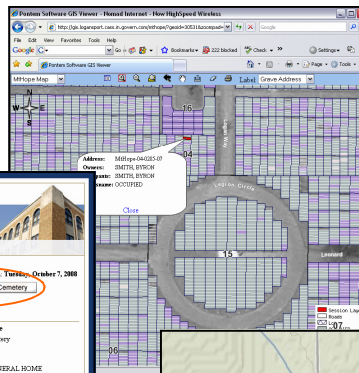

Easy Searches & Detailed Results

A simple click reveals burial details.

Your Site's Visitors Can...

- Locate a burial using GIS maps
- Learn about your cemetery
- Generate a Google map with directions to the cemetery
- Print detailed burial information
- View and submit genealogical data which you can review and add to your database at your discretion